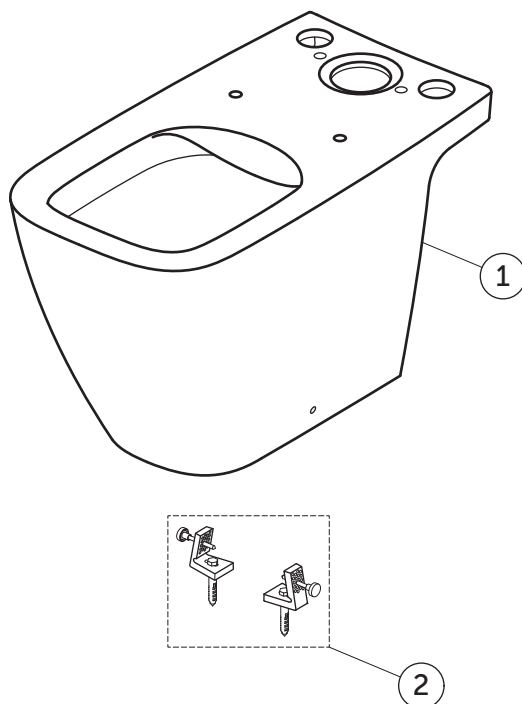

SPARE PARTS

Close Coupled Bowl
HO; RimLS+

E260901

I.LIFE B

Item	Description	Spare Code
1	CC BOWL OPEN RimLS+ WHT	
2	FIXATION SET FOR HIDDEN MOUNTING	TT0257919

Ideal Standard International NV
Corporate Village – Gent Building
Da Vincilaan 2
B1935 – Zaventem
Belgium